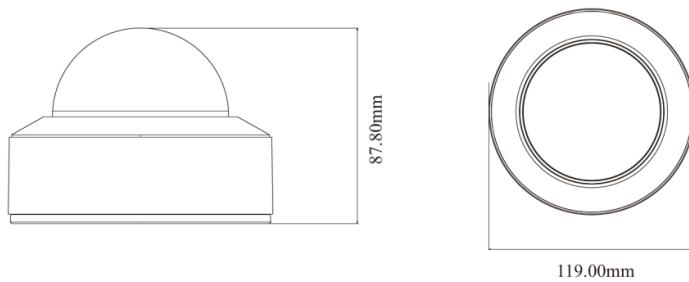

SA-TD5030-WF28

FIXED LENS IP DOME 5MP IR CAMERA

SPECIFICATIONS, CONT.

SMART ALARM	Motion detection, sensor detection, SD card error, SD card full, IP address conflict, cable disconnection
USER ACCESS	Support simultaneous monitoring for up to 10 users; Support multi-stream real time transmission
GENERAL	Watermark, IP address filtering, video mask, heartbeat, password protection, image distortion correction, ANR
SECURITY	Video encryption, firmware encryption, HTTPS encryption, configuration encryption, illegal login lock, IP address filtering, 802.1x authentication, basic and digest authentication for HTTP/RTSP
NETWORK PROTOCOL	UDP, IPv4, IPv6, DHCP, NTP, RTSP, RTP, RTMP, RTCP, PPPoE, DDNS, SMTP, FTP, SNMP, HTTP, 802.1x, UPnP, HTTPS, HTTP POST, P2P, QoS
PROTOCOL	ONVIF (Profile S, Profile G, Profile T)

GENERAL PARAMETER	
PROTECTION GRADE	IP67, Vandal IK10
POWER SUPPLY	DC12V / POE IEEE802.3af
STORAGE TEMPERATURE	-30°C ~ +65°C / -22°F ~ +149°F
WORKING TEMPERATURE	-30°C ~ +60°C / -22°F ~ +140°F
HUMIDITY	0% - 95% Non Condensing
POWER CONSUMPTION	< 6W
SIZE	∅ 119mm x 87.8mm (∅ 4.68" x 3.45")
WEIGHT	~0.65 kg / (~1.43lb)
APPROVALS	CE, FCC

DIMENSIONS MM

DORI DISTANCE*				
LENS	DETECT	OBSERVE	RECOGNIZE	IDENTIFY
2.8mm	55.16m (180.97 ft)	22.06m (72.37 ft)	11.03m (36.18 ft)	5.52m (18.1 ft)

*DORI values are calculated and only represent estimation, real time values could differ upon environment and setup

ACCESSORIES

For technical or sales support, please visit:
www.starviewtech.net

For assistance with confirming the Jurisdiction & Classification of Starview Technology products, please contact sales@starviewint.com

Copyright © 2025 Starview Technologies Private Limited. All rights reserved.
Singapore Headquarters: 60 Kaki Bukit Place, #05-19 Eunos Techpark, Singapore 415979