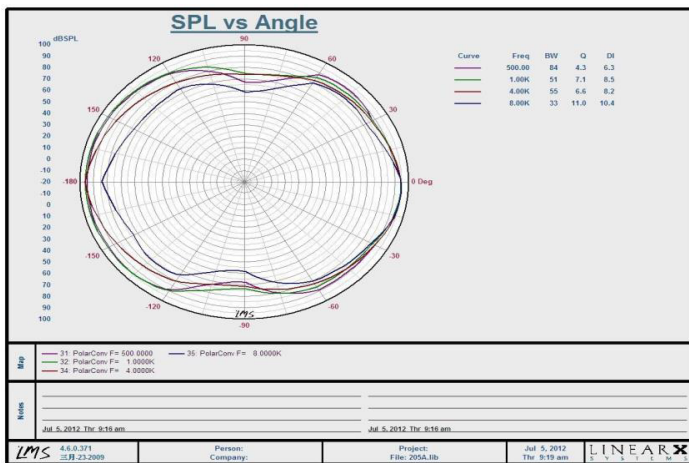

DESCRIPTION

Starview CS-20-C is a ceiling speaker built-in 70v/100v transformer. The 70v/100v transformer technique reduces line losses on longer distance and allows easy parallel connection of multiple loudspeakers. The built-in 4" +1.5" coaxial speaker driver is designed of wide frequency response 100-20kHz, and rated power output is 20W @100V. The metal grille, ABS baffle and ABS back cover are painted in attractive white color. Its flush mount type makes the easy and secure installation. It is ideal choice for industrial and commercial applications in hotel, school, office and factory where background music and paging is needed.

Website: www.starviewtech.asia or www.starviewtech.net | Email: sales@starviewint.com | Tell: +65 31575338

SPECIFICATION

STARVIEW CS-20-C CEILING SPEAKER SPECIFICATIONS

Model	CS-20-C
Power Taps @100V	20W
Power Taps @70V	10W
Impedance	Black: Com; Red: 500Ω
SPL (1W/1M)	89dB ± 3dB
Max. SPL (Rated W/1M)	102dB
Frequency Response (-10dB)	100 - 20KHz
Finish	Baffle: ABS, White; Grille: Steel, White
Speaker Driver	4" x 1; 1.5" x 1
Cutout Size	180mm
Dimensions	213 x 135mm
Weight	1.8Kg
Mounting	Flush-mount dog ears