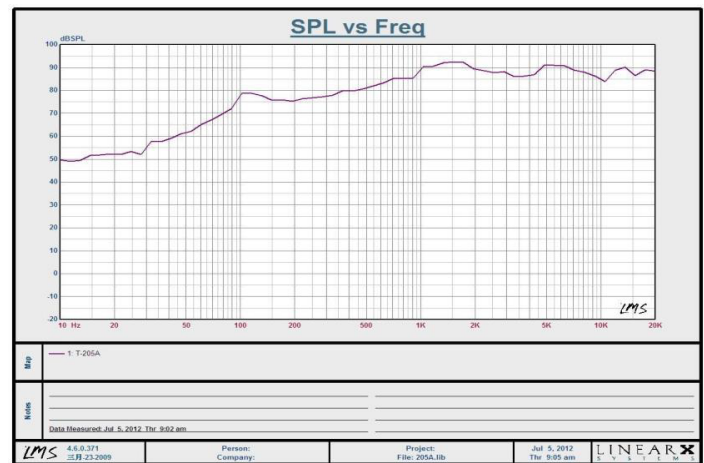

Frequency Response

Corporate offices

STARVIEW TECHNOLOGIES PTE LTD
Singapore Headquarters
60 Kaki Bukit Place
#05-19 Eunos Techpark
Singapore 415979

Tel: +65 3157 5338
Fax: +65 3112 8181

Worldwide offices

STARVIEW TECHNOLOGIES VIETNAM
Hanoi Office
R9, 33th Floor, C2 Building, D'Capitale,
119 Tran Duy Hung Street,
Trung Hoa – Cau Giay, Hanoi
Ho Chi Minh Office
#C9-16, Block A, Sky Center Building,
#10 Pho Quang Street,
Tan Binh District, Ho Chi Minh City

Tel: (024) 66661268
Hotline: 19008695
Sale Contact: 0866.207.855

Representatives

Brazil
Tel: +55 11 9-8244-7630

Germany
Tel: +49 172 946 69 39

France - Benelux - Africa
Tel: +33 782 702 214

Southern, Eastern Europe & Middle East Operations
Tel: +420 602 66 75 66