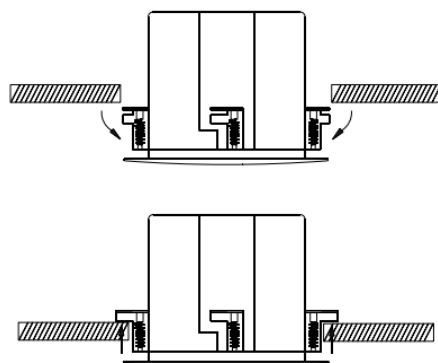

DESCRIPTION

Starview CS-20-C is a ceiling speaker built-in 70v/100v transformer. The 70v/100v transformer technique reduces line losses on longer distance and allows easy parallel connection of multiple loudspeakers. The built-in 4" +1.5" coaxial speaker driver is designed of wide frequency response 100-20kHz, and rated power output is 20W @100V. The metal grille, ABS baffle and ABS back cover are painted in attractive white color. Its flush mount type makes the easy and secure installation. It is ideal choice for industrial and commercial applications in hotel, school, office and factory where background music and paging is needed.

KEY FEATURES

- Built-in 100v/70v transformer
- In-ceiling type loudspeaker
- 4" +1.5" coaxial speaker unit
- Power output RMS 20W @100V
- Built-in crossover for hi-fi level use
- Metal grille, ABS baffle & ABS back cover
- Paint in white color
- Secure flush mount installation

Website: www.starviewtech.asia or www.starviewtech.net | Email: sales@starviewint.com | Tell: +65 31575338

SPECIFICATION

STARVIEW CS-20-C CEILING SPEAKER SPECIFICATIONS

Model	CS-20-C
Power Taps @100V	20W
Power Taps @70V	10W
Impedance	Black: Com; Red: 500Ω
SPL (1W/1M)	89dB ± 3dB
Max. SPL (Rated W/1M)	102dB
Frequency Response (-10dB)	100 - 20KHz
Finish	Baffle: ABS, White; Grille: Steel, White
Speaker Driver	4" x 1; 1.5" x 1
Cutout Size	180mm
Dimensions	213 x 135mm
Weight	1.8Kg
Mounting	Flush-mount dog ears