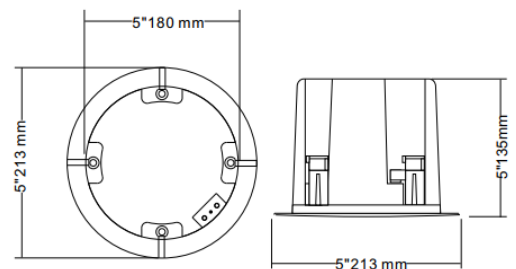

DESCRIPTION

Starview CS-20-C is a ceiling speaker built-in 70v/100v transformer. The 70v/100v transformer technique reduces line losses on longer distance and allows easy parallel connection of multiple loudspeakers. The built-in 4" +1.5" coaxial speaker driver is designed of wide frequency response 100-20kHz, and rated power output is 20W @100V. The metal grille, ABS baffle and ABS back cover are painted in attractive white color. Its flush mount type makes the easy and secure installation. It is ideal choice for industrial and commercial applications in hotel, school, office and factory where background music and paging is needed.

Website: www.starviewtech.asia or www.starviewtech.net | Email: sales@starviewint.com | Tell: +65 31575338

SPECIFICATION

STARVIEW CS-20-C CEILING SPEAKER SPECIFICATIONS

Model	CS-20-C
Power Taps @100V	20W
Power Taps @70V	10W
Impedance	Black: Com; Red: 500Ω
SPL (1W/1M)	89dB ± 3dB
Max. SPL (Rated W/1M)	102dB
Frequency Response (-10dB)	100 - 20KHz
Finish	Baffle: ABS, White; Grille: Steel, White
Speaker Driver	4" x 1; 1.5" x 1
Cutout Size	180mm
Dimensions	213 x 135mm
Weight	1.8Kg
Mounting	Flush-mount dog ears