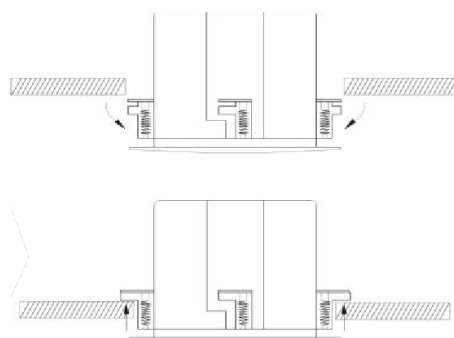

DESCRIPTION

Starview CS-30-C is a ceiling speaker built-in 70v/100v transformer. The 70v/100v transformer technique reduces line losses on longer distance and allows easy parallel connection of multiple loudspeakers. The built-in 5"+1.5" coaxial speaker driver is designed of wide frequency response 90-20kHz, and rated power output is 30W. The metal grille, ABS baffle and ABS back cover are painted in attractive white color. Its flush mount type makes the easy and secure installation. It is ideal choice for industrial and commercial applications in hotel, school, office and factory where background music and paging is needed.

Website: www.starviewtech.asia or www.starviewtech.net | Email: sales@starviewint.com | Tell: +65 31575338

SPECIFICATION

STARVIEW CS-30-C CEILING SPEAKER SPECIFICATIONS

Model	CS-30-C
Power Taps @100V	30W
Power Taps @70V	15W
Impedance	Black: Com; Red: 300Ω
SPL (1W/1M)	90dB ± 3dB
Max. SPL (Rated W/1M)	105dB
Frequency Response (-10dB)	90 - 20KHz
Finish	Baffle: ABS, White; Grille: Steel, White
Speaker Driver	5" x 1; 1.5" x 1
Cutout Size	210mm
Dimensions	240 x 155mm
Weight	2Kg
Mounting	Flush-mount dog ears