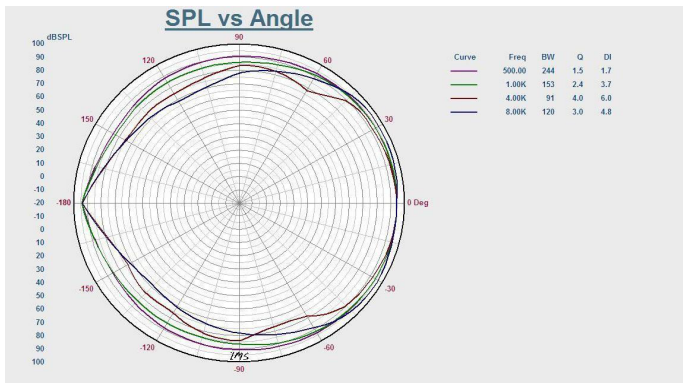

DESCRIPTION

Starview CS-30-C is a ceiling speaker built-in 70v/100v transformer. The 70v/100v transformer technique reduces line losses on longer distance and allows easy parallel connection of multiple loudspeakers. The built-in 5"+1.5" coaxial speaker driver is designed of wide frequency response 90-20kHz, and rated power output is 30W. The metal grille, ABS baffle and ABS back cover are painted in attractive white color. Its flush mount type makes the easy and secure installation. It is ideal choice for industrial and commercial applications in hotel, school, office and factory where background music and paging is needed.

Website: www.starviewtech.asia or www.starviewtech.net | Email: sales@starviewint.com | Tell: +65 31575338

SPECIFICATION

STARVIEW CS-30-C CEILING SPEAKER SPECIFICATIONS

Model	CS-30-C
Power Taps @100V	30W
Power Taps @70V	15W
Impedance	Black: Com; Red: 300Ω
SPL (1W/1M)	90dB ± 3dB
Max. SPL (Rated W/1M)	105dB
Frequency Response (-10dB)	90 - 20KHz
Finish	Baffle: ABS, White; Grille: Steel, White
Speaker Driver	5" x 1; 1.5" x 1
Cutout Size	210mm
Dimensions	240 x 155mm
Weight	2Kg
Mounting	Flush-mount dog ears