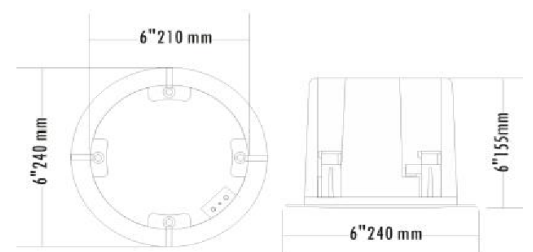

DESCRIPTION

Starview CS-30-C is a ceiling speaker built-in 70v/100v transformer. The 70v/100v transformer technique reduces line losses on longer distance and allows easy parallel connection of multiple loudspeakers. The built-in 5"+1.5" coaxial speaker driver is designed of wide frequency response 90-20kHz, and rated power output is 30W. The metal grille, ABS baffle and ABS back cover are painted in attractive white color. Its flush mount type makes the easy and secure installation. It is ideal choice for industrial and commercial applications in hotel, school, office and factory where background music and paging is needed.

Website: www.starviewtech.asia or www.starviewtech.net | Email: sales@starviewint.com | Tell: +65 31575338

SPECIFICATION

STARVIEW CS-30-C CEILING SPEAKER SPECIFICATIONS

Model	CS-30-C
Power Taps @100V	30W
Power Taps @70V	15W
Impedance	Black: Com; Red: 300Ω
SPL (1W/1M)	90dB ± 3dB
Max. SPL (Rated W/1M)	105dB
Frequency Response (-10dB)	90 - 20KHz
Finish	Baffle: ABS, White; Grille: Steel, White
Speaker Driver	5" x 1; 1.5" x 1
Cutout Size	210mm
Dimensions	240 x 155mm
Weight	2Kg
Mounting	Flush-mount dog ears