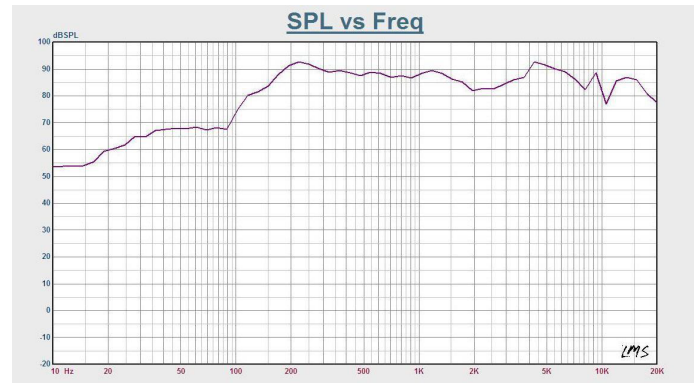

Frequency Response

Corporate offices

STARVIEW TECHNOLOGIES PTE LTD
Singapore Headquarters
60 Kaki Bukit Place
#05-19 Eunos Techpark
Singapore 415979

Tel: +65 3157 5338
Fax: +65 3112 8181

Worldwide offices

STARVIEW TECHNOLOGIES VIETNAM
Hanoi Office
R9, 33th Floor, C2 Building, D'Capitale,
119 Tran Duy Hung Street,
Trung Hoa – Cau Giay, Hanoi
Ho Chi Minh Office
#C9-16, Block A, Sky Center Building,
#10 Pho Quang Street,
Tan Binh District, Ho Chi Minh City

Tel: (024) 66661268
Hotline: 19008695
Sale Contact: 0866.207.855

Representatives

Brazil
Tel: +55 11 9-8244-7630

Germany
Tel: +49 172 946 69 39

France - Benelux - Africa
Tel: +33 782 702 214

**Southern, Eastern Europe
& Middle East Operations**
Tel: +420 602 66 75 66